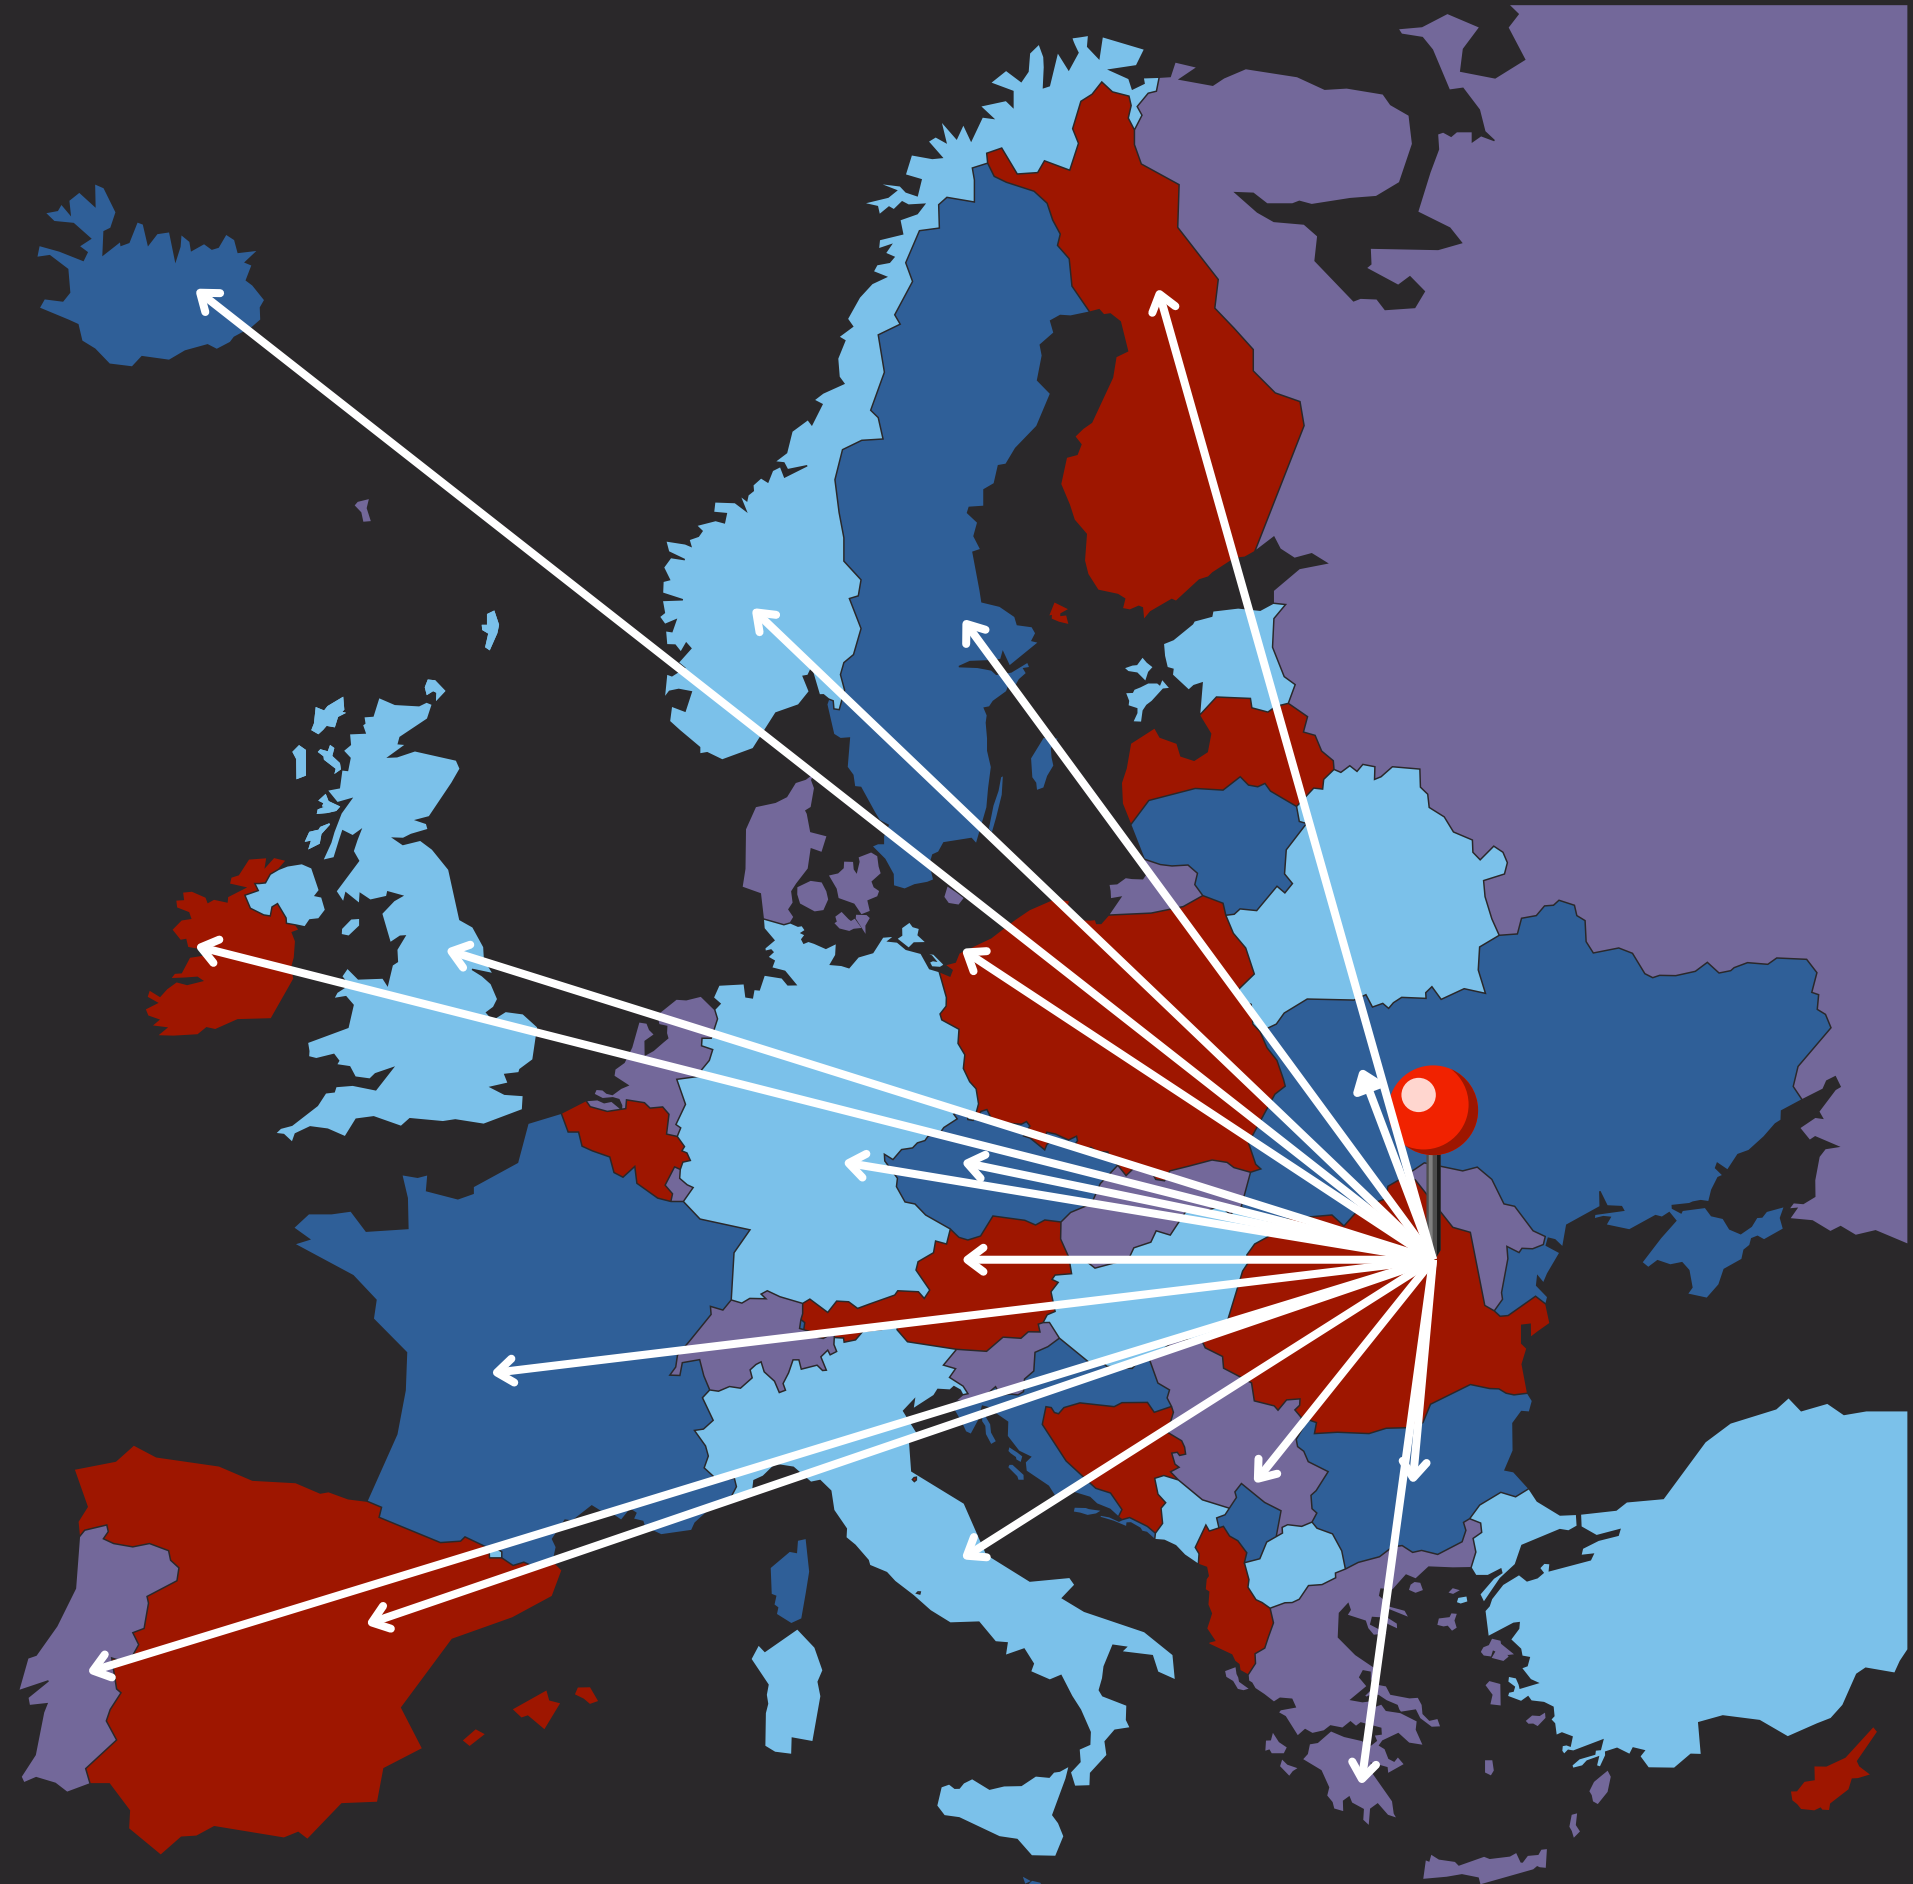

With a wealth of experience accumulated over years of operation, we have mastered the intricacies of global logistics, delivering impeccable service to our esteemed clientele. Our company prides itself on maintaining an extensive network of routes that span across Europe offering a myriad of options to cater to the diverse requirements of our clients.