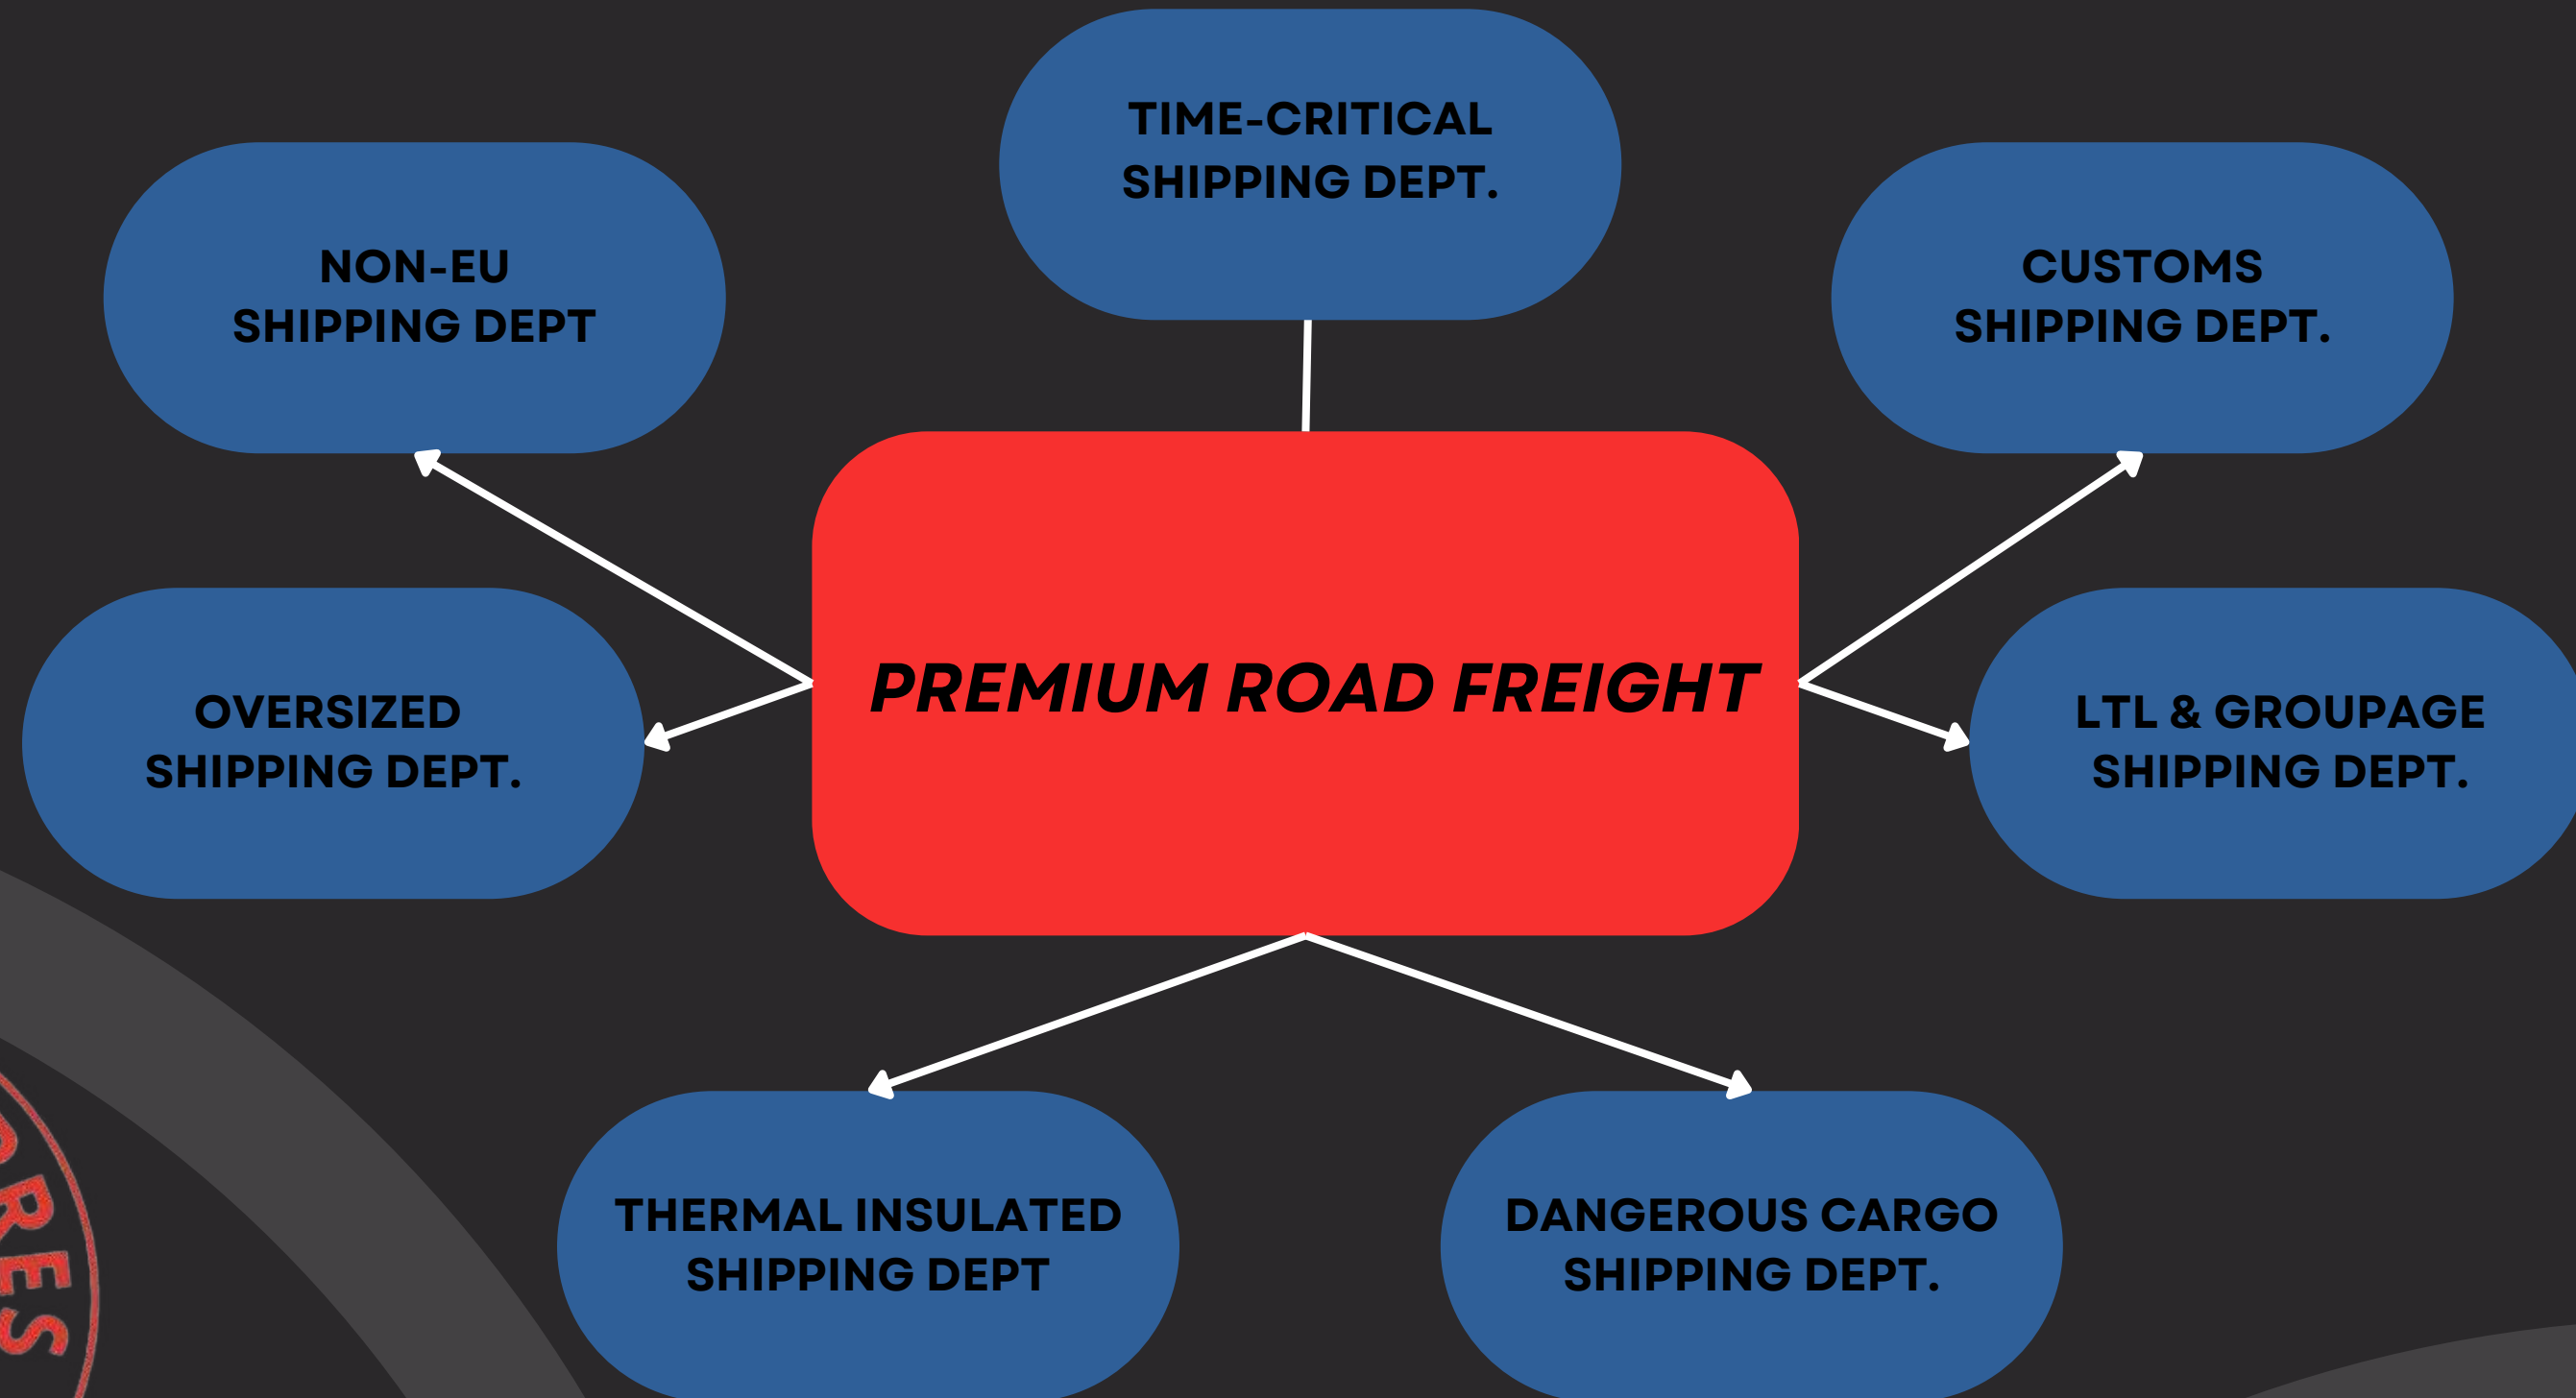

EXPRESS LOGISTICS SERVICES

AS AN ADDITION TO
OUR LARGE
VARIETY OF
FULLFILLED
SEGMENTS,

WE HAVE A
STRENGTH
PARTNERSHIP
WITH AN AIR
FORWARDER
COMPANY
THROUGH
WHICH WE
OFFERED
RELIABLE
SOLUTIONS TO
OUR CUSTOMERS
ON MANY
OCCASIONS.